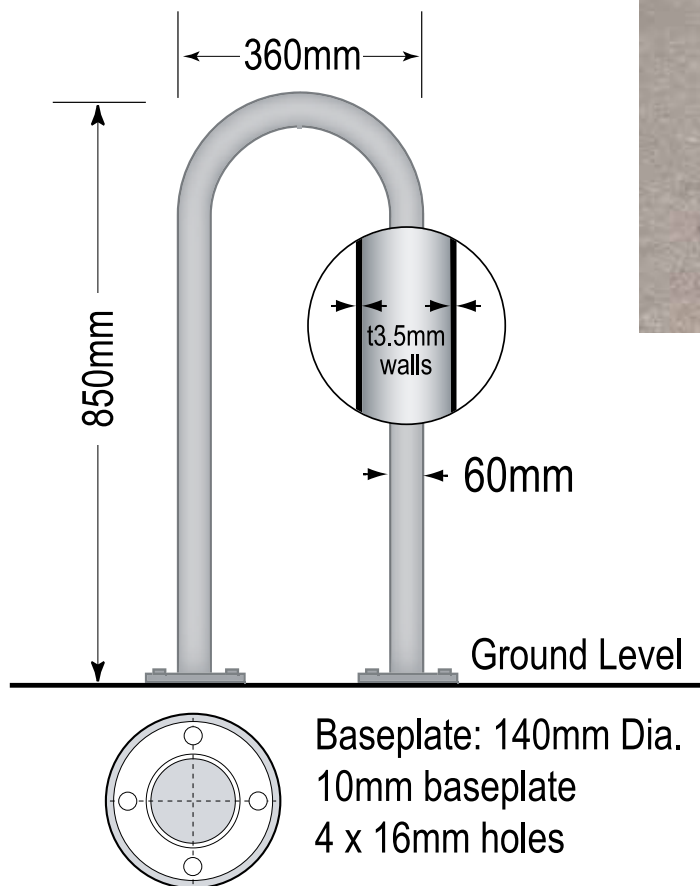

• bicycle parking for public spaces •

Baseplate: 140mm Dia.
10mm baseplate
4 x 16mm holes

Hoop Rack Specifications

- Width: 360mm
- Height: 850mm
- Tube Dia.: 60mm
- Finish: 304 grade stainless steel
- Capacity: 2 Bikes
- Options: Also available in 316 stainless steel
- for marine environments

Model No.: BKRHOOPSS36/B