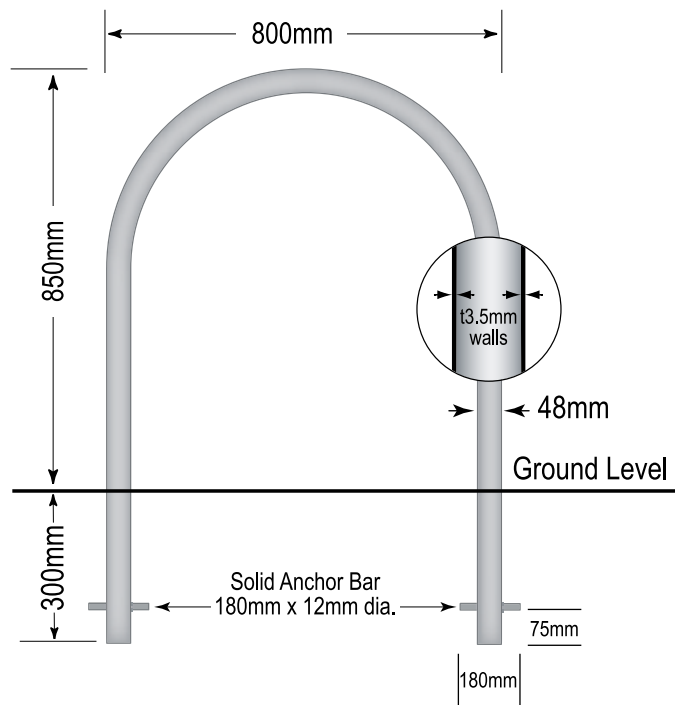

• bicycle parking for public spaces •

Large Hoop Rack Specifications

- Width: 800mm
- Height: 850mm
- Tube Dia.: 48mm
- Finish: Hot-dip galvanised steel
- Capacity: 2 bikes
- Options: Available in 304 or 316 (for marine environments) grade stainless steel

Model No. BKRHOOP80/B

• bicycle parking for public spaces •

Large Hoop Rack Specifications

- Width: 800mm
- Height: 850mm
- Tube Dia.: 48mm
- Finish: Hot-dip galvanised
- Capacity: 2 bikes
- Options: Available in 304 or 316 (for marine environments) grade stainless steel

Model No. BKRHOOP80/I