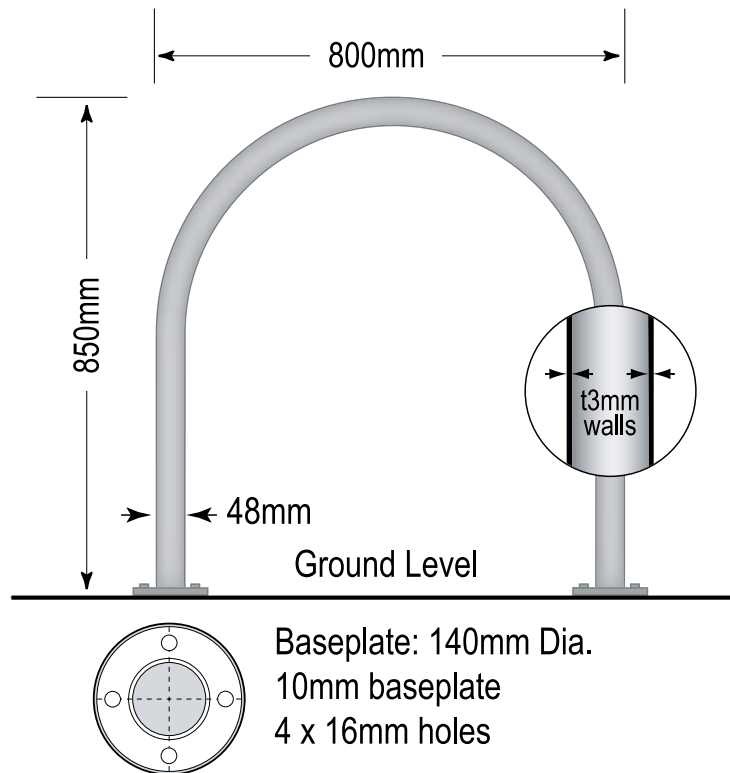

• bicycle parking for public spaces •

Large Hoop Rack Specifications

- Width: 800mm
- Height: 850mm
- Tube Dia.: 48mm
- Finish: Hot-dip galvanised steel
- Capacity: 2 bikes
- Options: Available in 304 or 316 (for marine environments) grade stainless steel

Model No. BKRHOOP80/B

• bicycle parking for public spaces •

Large Hoop Rack Specifications

- Width: 800mm
- Height: 850mm
- Tube Dia.: 48mm
- Finish: Hot-dip galvanised
- Capacity: 2 bikes
- Options: Available in 304 or 316 (for marine environments) grade stainless steel

Model No. BKRHOOP80/I