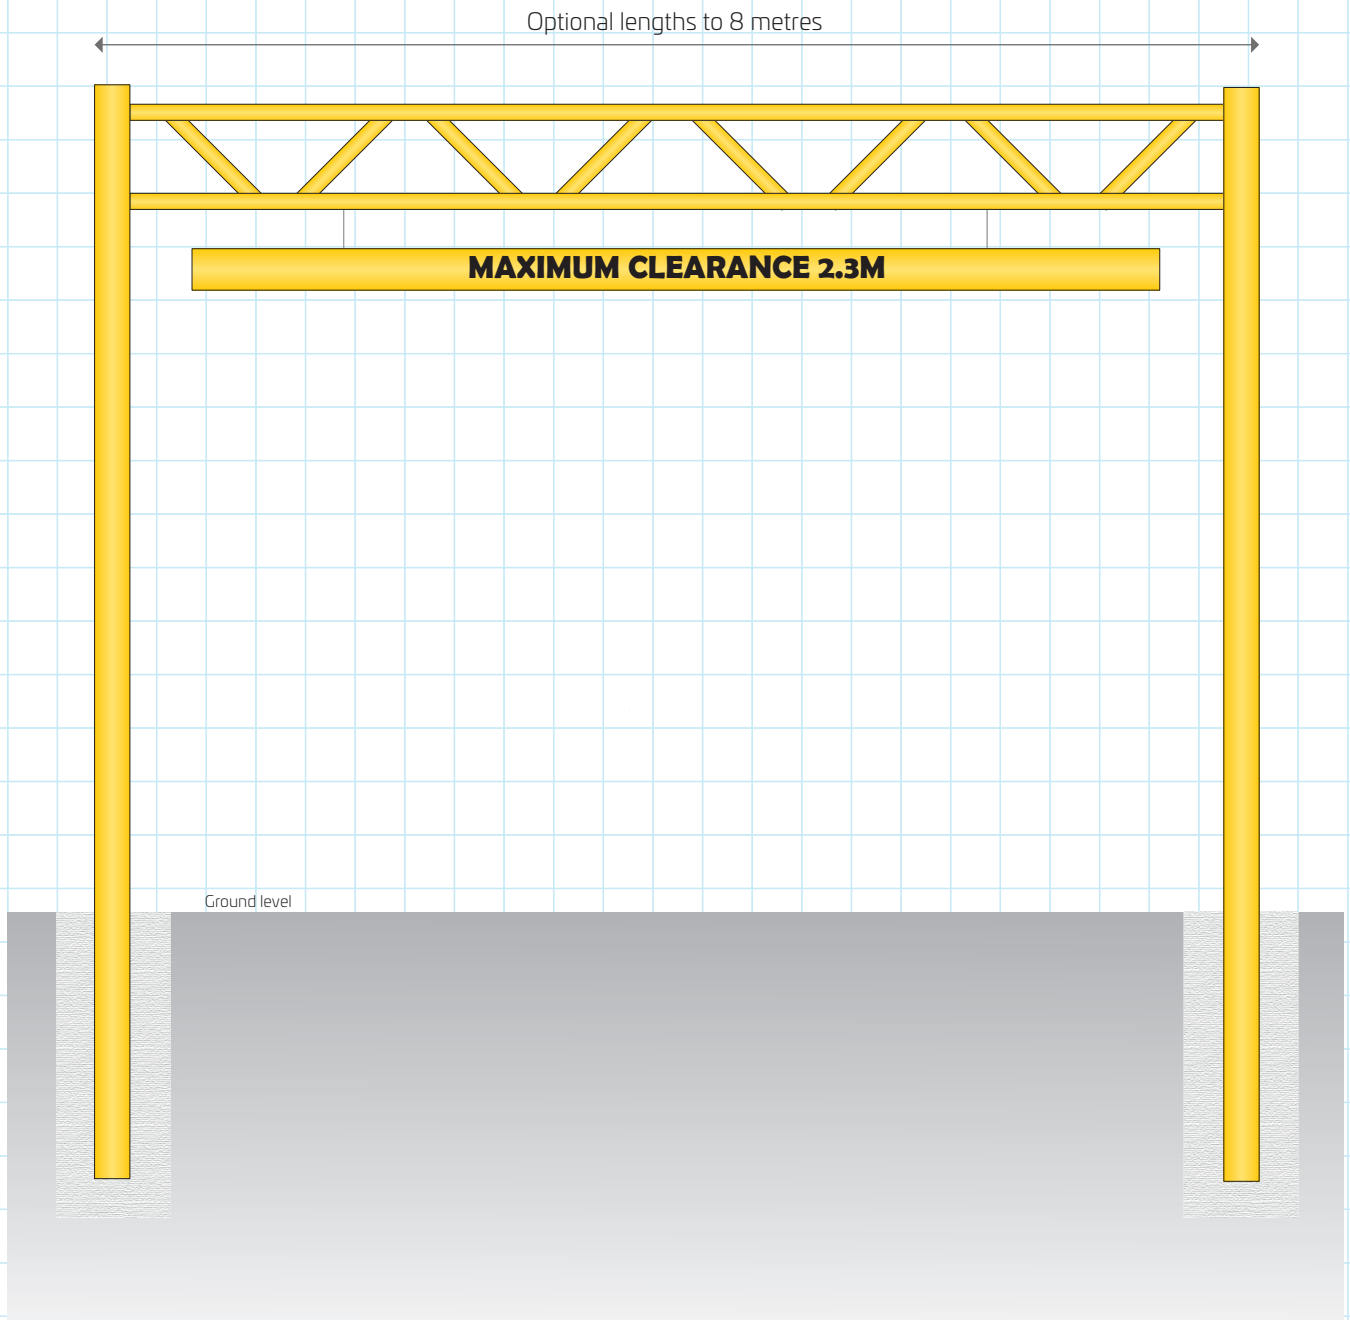

HEIGHT CLEARANCE FRAMES

FIXED WITH SWINGING BAR

- Custom heights and lengths
- Uprights typically from 100x100x5mm steel
- Duragal or hot-dip galvanised options
- Optional powdercoat colours
- Bolt-down versions available
- Obligation-free consultation