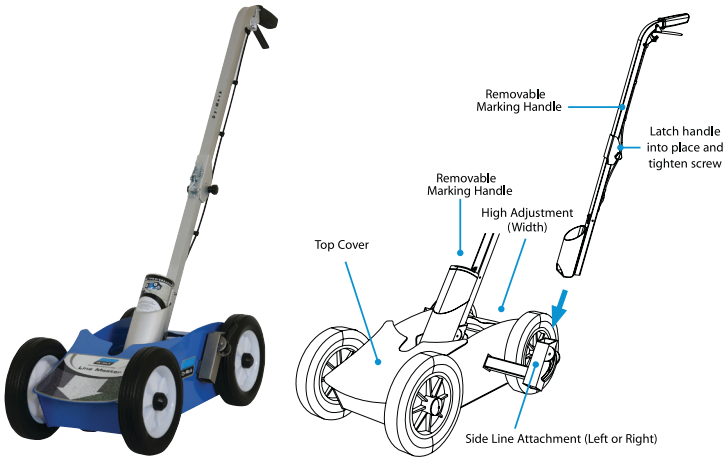

WORKPLACE SAFETY EQUIPMENT

LINE MARKING MACHINE

- Ergonomic design with built-in side line attachment
- Heavy duty steel construction
- Lightweight, removable handle for spot marking
- Includes utility tray & storage for up to 5 cans
- Line width adjustable, 60mm - 100mm

Highly durable polypropylene stencils for highlighting your safety message. Use in conjunction with our spray inks or line marking paints.

Code	Description	Text Size
SKLO/150	Loading Stencil	150mm
SKLO/200	Loading Stencil	200mm
SKKC/150	Keep Clear Stencil	150mm
SKKC/200	Keep Clear Stencil	200mm
SKVS/150	Visitors Stencil	150mm
SKVS/200	Visitors Stencil	200mm
SKNP/150	No Parking Stencil	150mm
SKNP/200	No Parking Stencil	200mm
SKRES/150	Reserved Stencil	150mm
SKRES/200	Reserved Stencil	200mm
SKNS/150	No Standing Stencil	150mm
SKNS/200	No Standing Stencil	200mm
SK100/A-Z	Stencil kit, A to Z	100mm
SK150/A-Z	Stencil kit, A to Z	150mm
SK300/A-Z	Stencil kit, A to Z	300mm
SK100/0-9	Stencil Kit, 0 - 9	100mm
SK150/0-9	Stencil Kit, 0 - 9	150mm

Code	Colour	Size	Qty
TR/TURF	White	500g	Box 12

LINE MARKING PAINT

- A fast drying acrylic paint designed for use with our Linemaster marking machine
- Specially formulated to paint long lasting lines
- Ideal for marking on car parks, factories, warehouses, sporting fields and courts
- Select from our colour range
- A 500g can will produce approx. 120 metres of line