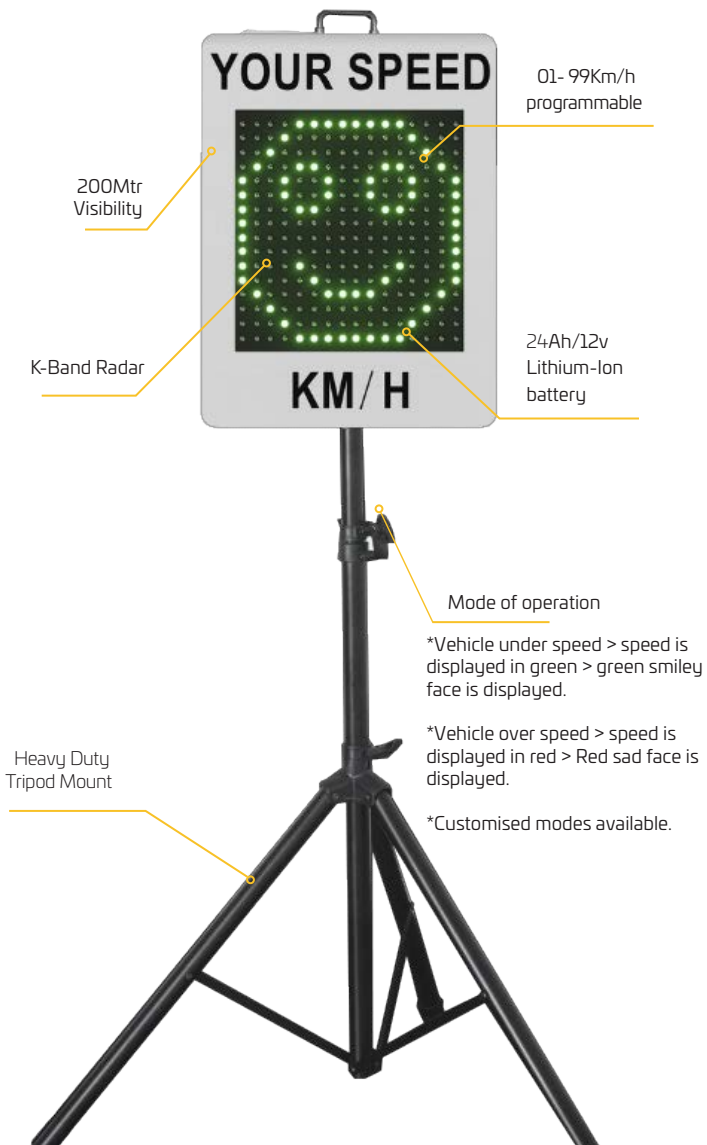

RADAR SPEED SIGN - PORTABLE SPECIFICATION

Applications

Shared zones | Construction zones | College campus

Technical Data

LED Screen	320 x 320mm
Sign	560 x 430 x 100mm
Display Colour	Red/Green
LED Wavelength	Red:620/Green:525
Luminance Density	≥6000cd/m² Outdoor Highlighted
Viewing Angle	60°
Viewing Distance	1 - 200 Mtrs
Speed Range	1 - 99 km/h
Fixed Sign Material	Aluminum/3M reflective
Radar Frequency	K-Band, 24.1250Ghz
Radar Range	1 - 150 Mtrs
Radar Accuracy	<±1Km/h
Battery Specifications	24 Ah 12v (288Wh) LiFePO4
Power Consumption	Max 11W Average ≤2W
Operating Time	>40 Hours (on single charge)
Recharge	<4 hours
Mounting Height	2 Mtrs
Display Brightness	Automatic Dimming
Waterproof Rating	IP65
Warranty Period	2 years
SKU	SRSS003/PORTABLE

As we continue to improve the products function and/or design specifications and data provided may change without notice. Errors and omissions accepted.