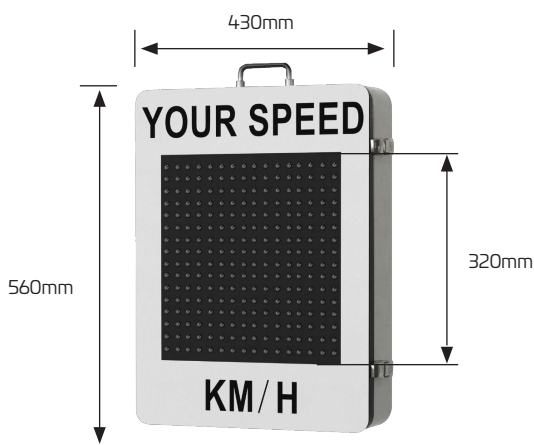

RADAR SPEED SIGN - PORTABLE SPECIFICATION

Applications

Shared zones | Construction zones | College campus

Technical Data

LED Screen	320 x 320mm
Sign	560 x 430 x 100mm
Display Colour	Red/Green
LED Wavelength	Red:620/Green:525
Luminance Density	≥6000cd/m² Outdoor Highlighted
Viewing Angle	60°
Viewing Distance	1 - 200 Mtrs
Speed Range	1 - 99 km/h
Fixed Sign Material	Aluminum/3M reflective
Radar Frequency	K-Band, 24.1250Ghz
Radar Range	1 - 150 Mtrs
Radar Accuracy	<±1Km/h
Battery Specifications	24 Ah 12v (288Wh) LiFePO4
Power Consumption	Max 11W Average ≤2W
Operating Time	>40 Hours (on single charge)
Recharge	<4 hours
Mounting Height	2 Mtrs
Display Brightness	Automatic Dimming
Waterproof Rating	IP65
Warranty Period	2 years
SKU	SRSS003/PORTABLE

As we continue to improve the products function and/or design specifications and data provided may change without notice. Errors and omissions accepted.